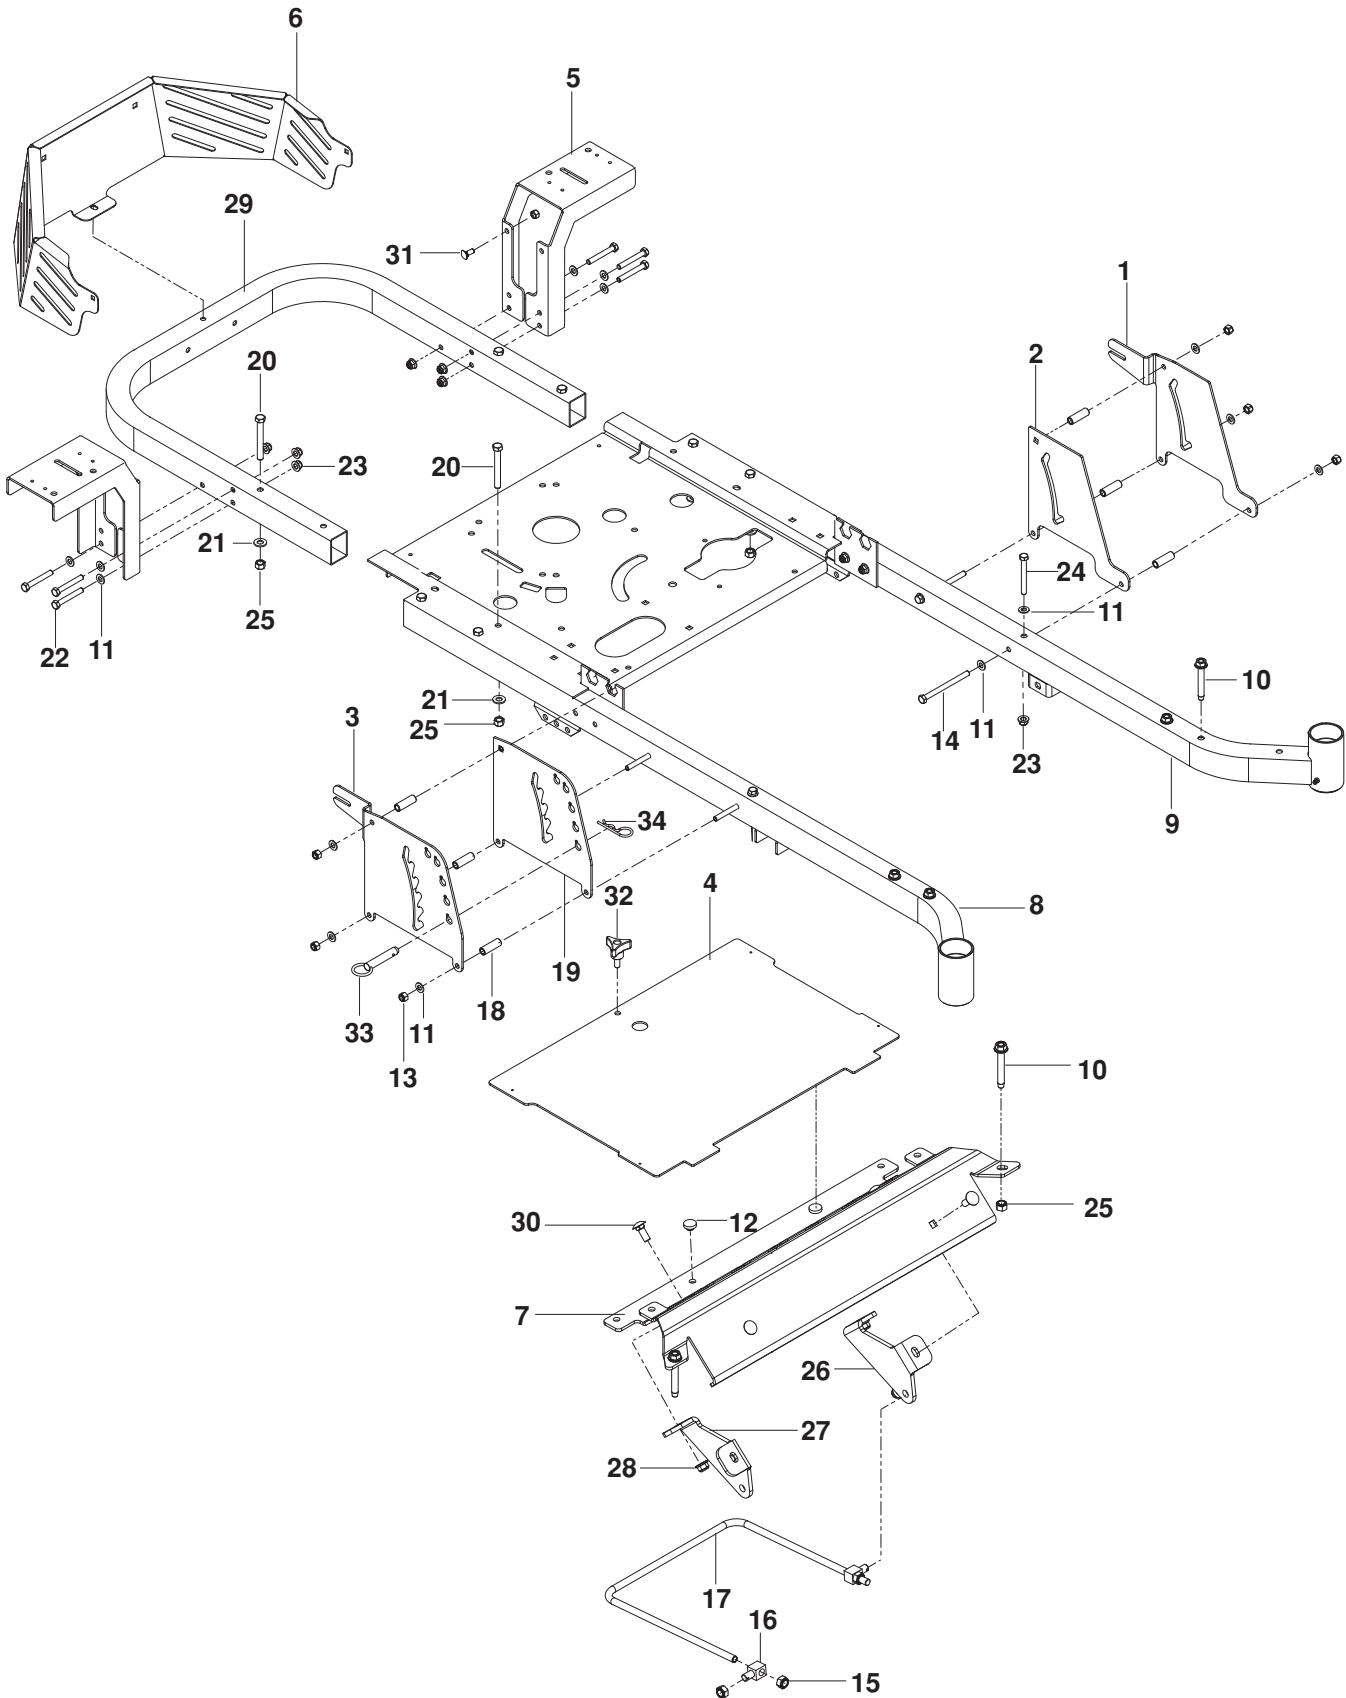

CONTENTS

FRAME.....	4	WHEELS AND TIRES.....	16
ENGINE PLATE.....	6	BRAKE / LIFT.....	18
966038601, 966054301	6	48" DECK.....	20
966495301, 966495401	8	52" DECK.....	22
STEERING	10	SEAT	24
IGNITION.....	12	DECALS.....	26
HYDRAULIC PUMP-MOTOR.....	14		

NOTE: ALL FASTENERS ARE GRADE 5 UNLESS OTHERWISE SPECIFIED.

FRAME